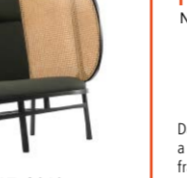

HOLD ON
NICOLA GALLIZIA, 2014