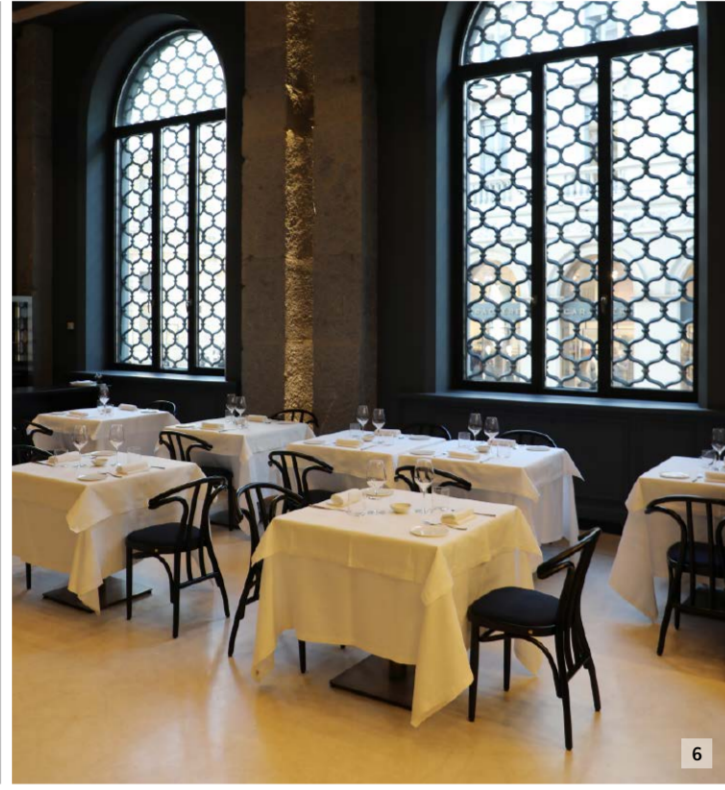

HISTORY

CONTRACT

"FORM EVER
FOLLOWS
FUNCTION."

(LOUIS SULLIVAN)

"I HAD THREE
CHAIRS IN MY
HOUSE; ONE FOR
SOLITUDE, TWO
FOR FRIENDSHIP,
THREE FOR
SOCIETY."

(HENRY DAVID THOREAU)

Cover: Artwork by Paolo Galassi | jprf04/2019