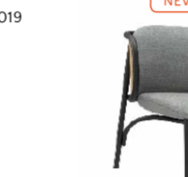

SUZENNE
CHIARA ANDREATTI, 2019