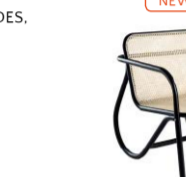

PROMENADE
PHILIPPE NIGRO