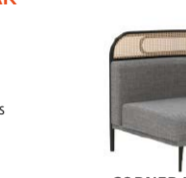

POUE, 2015
DIPROMTETS

TARGA MODULAR
GAMFRATESI, 2018